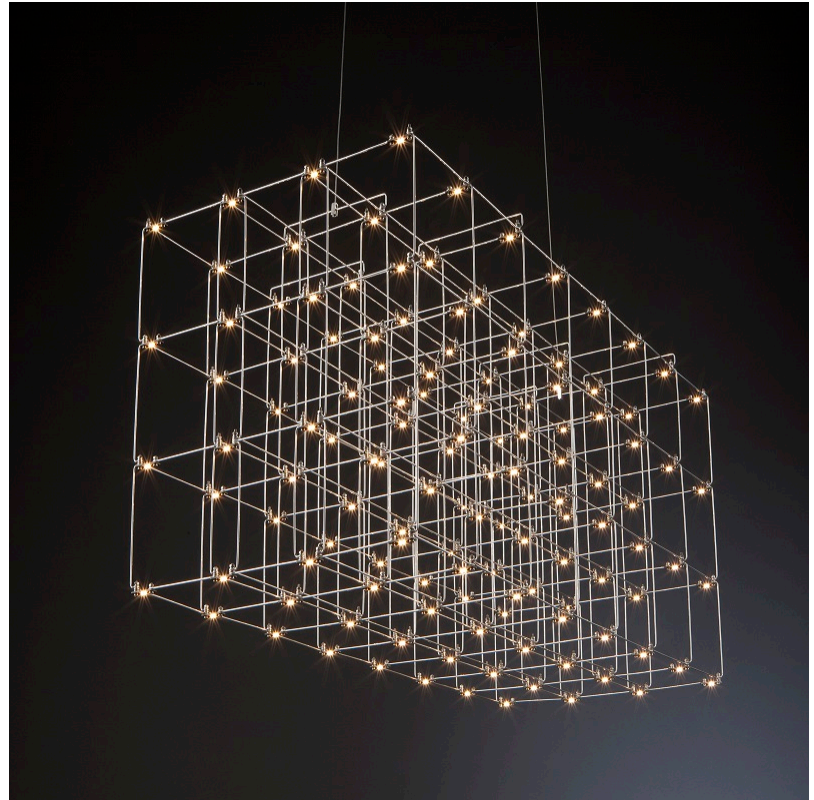

COSMOS SQUARE SUSPENSION

D101944-

base number   LED Dimming   Color Temperature   Finish Options

1. To build a product code in our configurator select the specify button on the base model # product page
2. To build a manual product code on this datasheet choose from the options listed below in blue font and add the suffix to the base model #

GENERAL

Series: Cosmos Square
Brand: Quasar
Division: Design
Mounting Type: Suspension
Mounting Location: Ceiling
Subcategory: Ambient

PHYSICAL

Shape: Square
Length (mm): 1000
Length (in): 39 3/8
Width (mm): 1000
Width (in): 39 3/8
Height (mm): 850
Height (in): 33 1/16
Max. Overall Height (mm): 2850
Max. Overall Height (in): 112 3/16
Light Distribution: Omnidirectional
Weight (kg): 24
Weight (lbs): 52.91
[Fixture Finish: NIC / BRA / BBR](#)
Fixture Material: Metal
Cable Details: 2000mm Cable
Upon Request: Custom Sizes Optional Dowlight upon request

ELECTRICAL

Lamp Type: LED
Input Wattage (W): 328.8
[Dimming: 0-10V Dimming / Phase Dimming (120Vac Only)](#)
Driver Included: Yes
Driver Location: Integrated
Driver Type: Constant Voltage - Universal
Driver Class: Class 2
Input Voltage (V): 120 - 277
Output Voltage (V): 12

LED

Number of LEDs: 548
[Color Temperature (°K): 2400 / 2800](#)
Max. Delivered Lumen (lm): 16440 (2800K)
CRI: >90 CRI
Lamp Life (hrs): 50000

OPTICAL

RATINGS AND CERTIFICATIONS

Certified By: Certified for North American Standards
IP rating: IP20