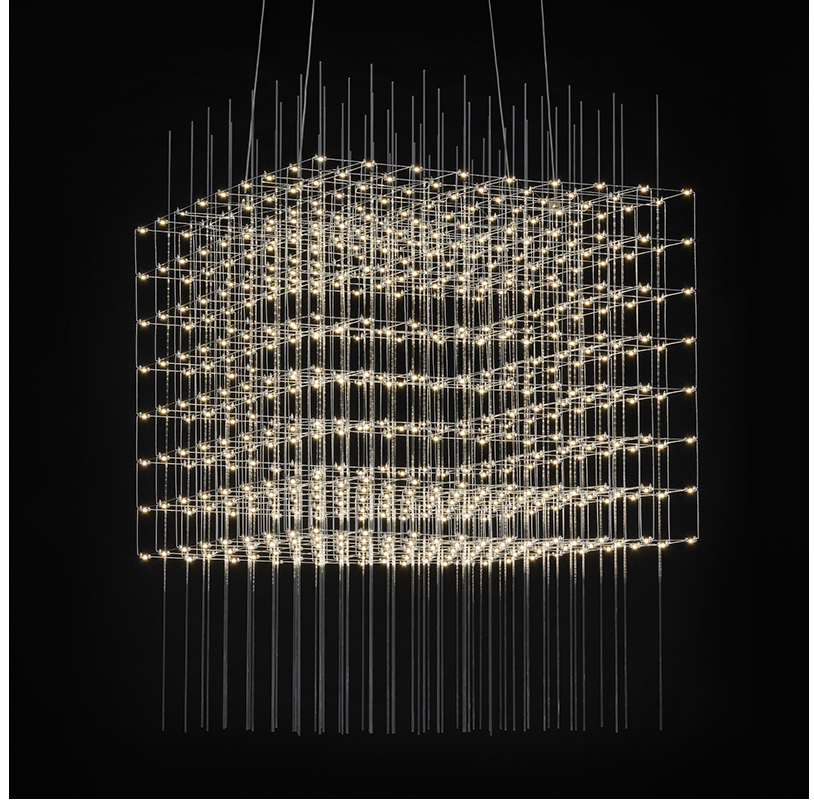

COSMOS SQUARE SUSPENSION

D101743-

base number LED Color Finish
 Dimming Temperature Options

- To build a product code in our configurator select the specify button on the base model # product page
- To build a manual product code on this datasheet choose from the options listed below in blue font and add the suffix to the base model #

GENERAL

Series: Cosmos Square
 Brand: Quasar
 Division: Design
 Mounting Type: Suspension
 Mounting Location: Ceiling
 Subcategory: Ambient

PHYSICAL

Shape: Square
 Length (mm): 1000
 Length (in): 39 3/8"
 Width (mm): 1000
 Width (in): 39 3/8"
 Height (mm): 850
 Height (in): 33 7/16"
 Max. Overall Height (mm): 2850
 Max. Overall Height (in): 112 3/16"
 Light Distribution: Omnidirectional
 Weight (kg): 24
 Weight (lbs): 52.91
[Fixture Finish: NIC / BRA / BBR](#)
 Fixture Material: Metal
 Cable Details: 2000mm Cable
 Upon Request: Custom Sizes Optional Dowlight upon request

COSMOS SQUARE SUSPENSION

D101743-

PROJECT

TYPE

SPECIFIER

QUANTITY

DATE

D

GENERAL

Series: Cosmos Square
 Brand: Quasar
 Division: Design
 Mounting Type: Suspension
 Mounting Location: Ceiling
 Subcategory: Ambient

PHYSICAL

Shape: Square
 Length (mm): 1000
 Length (in): 39 3/8
 Width (mm): 1000
 Width (in): 39 3/8
 Height (mm): 850
 Height (in): 33 1/16
 Max. Overall Height (mm): 2850
 Max. Overall Height (in): 112 3/16
 Light Distribution: Omnidirectional
 Weight (kg): 24
 Weight (lbs): 52.91
[Fixture Finish: NIC / BRA / BBR](#)
 Fixture Material: Metal
 Cable Details: 2000mm Cable
 Upon Request: Custom Sizes Optional Dowlight upon request