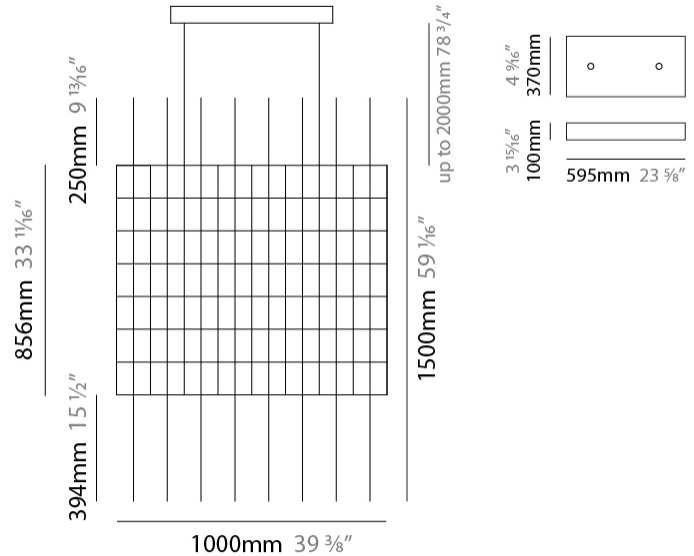

GENERAL

Series: Cosmos Square
 Brand: Quasar
 Division: Design
 Mounting Type: Suspension
 Mounting Location: Ceiling
 Subcategory: Ambient

PHYSICAL

Shape: Square
 Length (mm): 1000
 Length (in): 39 3/8"
 Width (mm): 1000
 Width (in): 39 3/8"
 Height (mm): 850
 Height (in): 33 7/16"
 Max. Overall Height (mm): 2850
 Max. Overall Height (in): 112 3/16"
 Light Distribution: Omnidirectional
 Weight (kg): 24
 Weight (lbs): 52.91
[Fixture Finish: NIC / BRA / BBR](#)
 Fixture Material: Metal
 Cable Details: 2000mm Cable
 Upon Request: Custom Sizes Optional Dowlight upon request

LED

Number of LEDs: 548
[Color Temperature \(*K\): 2400 / 2800](#)
 Max. Delivered Lumen (lm): 16440 (2800K)
 CRI: >90 CRI
 Lamp Life (hrs): 50000

OPTICAL

RATINGS AND CERTIFICATIONS

Certified By: Certified for North American Standards
 IP rating: IP20

GENERAL

Series: Cosmos Square
 Brand: Quasar
 Division: Design
 Mounting Type: Suspension
 Mounting Location: Ceiling
 Subcategory: Ambient

PHYSICAL

Shape: Square
 Length (mm): 1000
 Length (in): 39 3/8
 Width (mm): 1000
 Width (in): 39 3/8
 Height (mm): 850
 Height (in): 33 1/16
 Max. Overall Height (mm): 2850
 Max. Overall Height (in): 112 3/16
 Light Distribution: Omnidirectional
 Weight (kg): 24
 Weight (lbs): 52.91
[Fixture Finish: NIC / BRA / BBR](#)
 Fixture Material: Metal
 Cable Details: 2000mm Cable
 Upon Request: Custom Sizes Optional Dowlight upon request