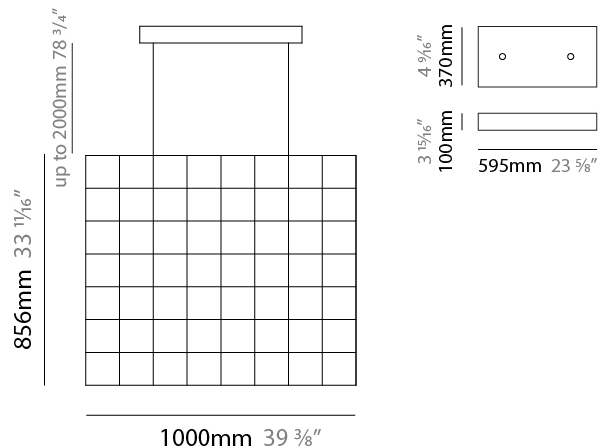

COSMOS SQUARE SUSPENSION

D101944-

base number   LED Dimming   Color Temperature   Finish Options

1. To build a product code in our configurator select the specify button on the base model # product page
2. To build a manual product code on this datasheet choose from the options listed below in blue font and add the suffix to the base model #

GENERAL

Series: Cosmos Square
Brand: Quasar
Division: Design
Mounting Type: Suspension
Mounting Location: Ceiling
Subcategory: Ambient

PHYSICAL

Shape: Square
Length (mm): 1000
Length (in): 39 3/8
Width (mm): 1000
Width (in): 39 3/8
Height (mm): 850
Height (in): 33 1/16
Max. Overall Height (mm): 2850
Max. Overall Height (in): 112 3/16
Light Distribution: Omnidirectional
Weight (kg): 24
Weight (lbs): 52.91
[Fixture Finish: NIC / BRA / BBR](#)
Fixture Material: Metal
Cable Details: 2000mm Cable
Upon Request: Custom Sizes Optional Dowlight upon request

ELECTRICAL

Lamp Type: LED
Input Wattage (W): 328.8
[Dimming: 0-10V Dimming / Phase Dimming (120Vac Only)](#)
Driver Included: Yes
Driver Location: Integrated
Driver Type: Constant Voltage - Universal
Driver Class: Class 2
Input Voltage (V): 120 - 277
Output Voltage (V): 12

LED

Number of LEDs: 548
[Color Temperature (°K): 2400 / 2800](#)
Max. Delivered Lumen (lm): 16440 (2800K)
CRI: >90 CRI
Lamp Life (hrs): 50000

OPTICAL

RATINGS AND CERTIFICATIONS

Certified By: Certified for North American Standards
IP rating: IP20